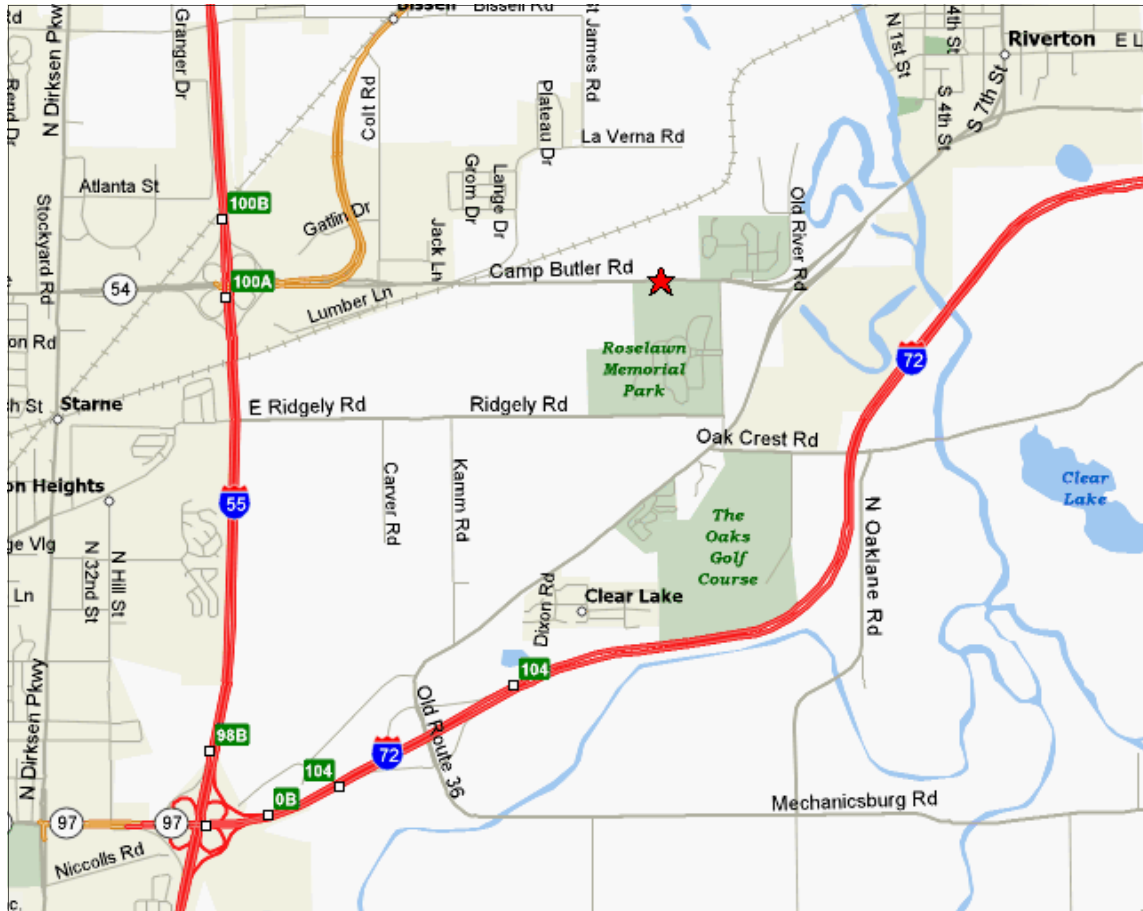

Camp Butler Road

CURTIS TILLET

3201 Old Jacksonville Road
Springfield, IL 62711

Phone: 217-726-3298
Fax: 217-726-3199
curtis@curtistillett.com
www.curtistillett.com

Camp Butler Road

Location

Ideal location on the fast developing far northeast side of Springfield. Minutes from I-55/I-72. 55 acres of farm ground that is priced for many development opportunities.
\$429,000

CURTIS TILLETT

3201 Old Jacksonville Road
Springfield, IL 62711

Phone: 217-726-3298
Fax: 217-726-3199
curtis@curtistillett.com
www.curtistillett.com

Camp Butler Road

Traffic Counts

CURTIS TILLET

3201 Old Jacksonville Road
Springfield, IL 62711