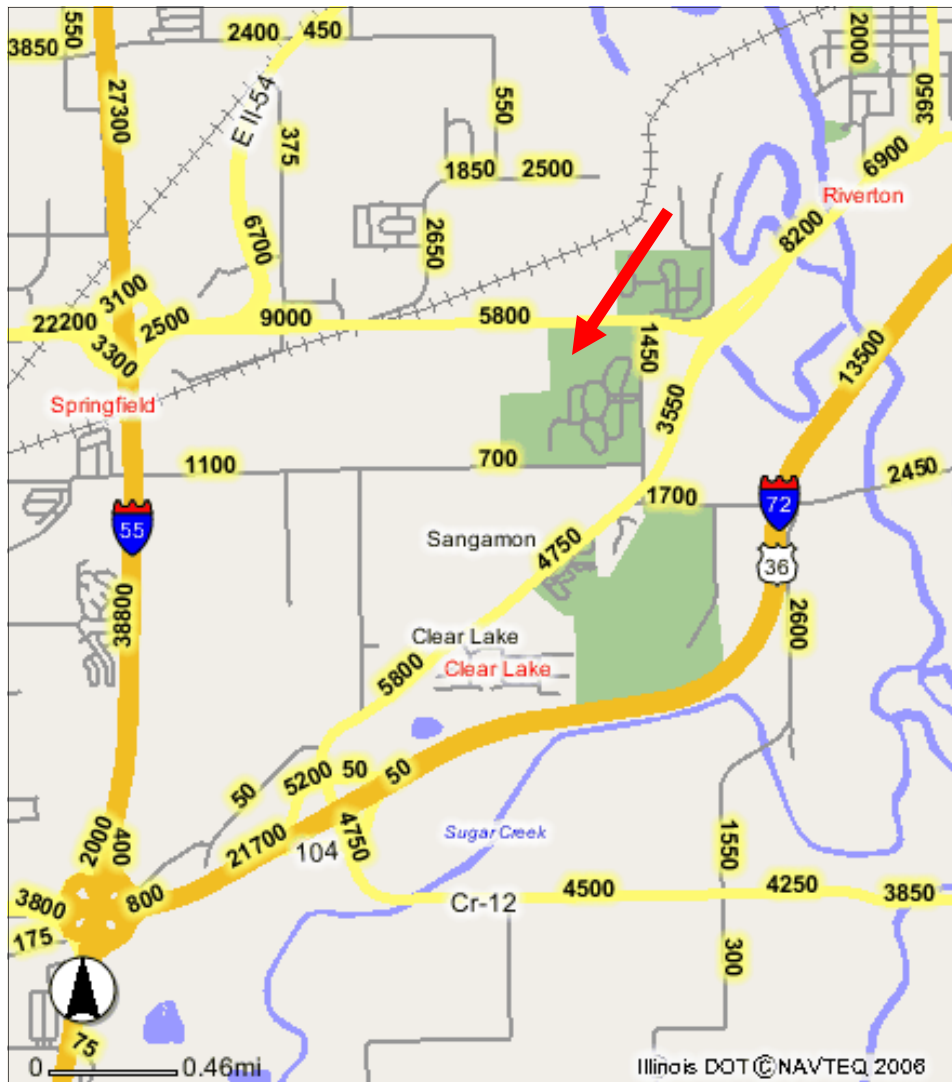

Camp Butler Road

CURTIS TILLET

3201 Old Jacksonville Road
Springfield, IL 62711

Phone: 217-726-3298
Fax: 217-726-3199
curtis@curtistillett.com
www.curtistillett.com

Camp Butler Road

Location

Ideal location on the fast developing far northeast side of Springfield. Minutes from I-55/I-72. 55 acres of farm ground that is priced for many development opportunities.
\$429,000

CURTIS TILLETT

3201 Old Jacksonville Road
Springfield, IL 62711

Phone: 217-726-3298
Fax: 217-726-3199
curtis@curtistillett.com
www.curtistillett.com

Camp Butler Road

Traffic Counts

CURTIS TILLET

3201 Old Jacksonville Road
Springfield, IL 62711